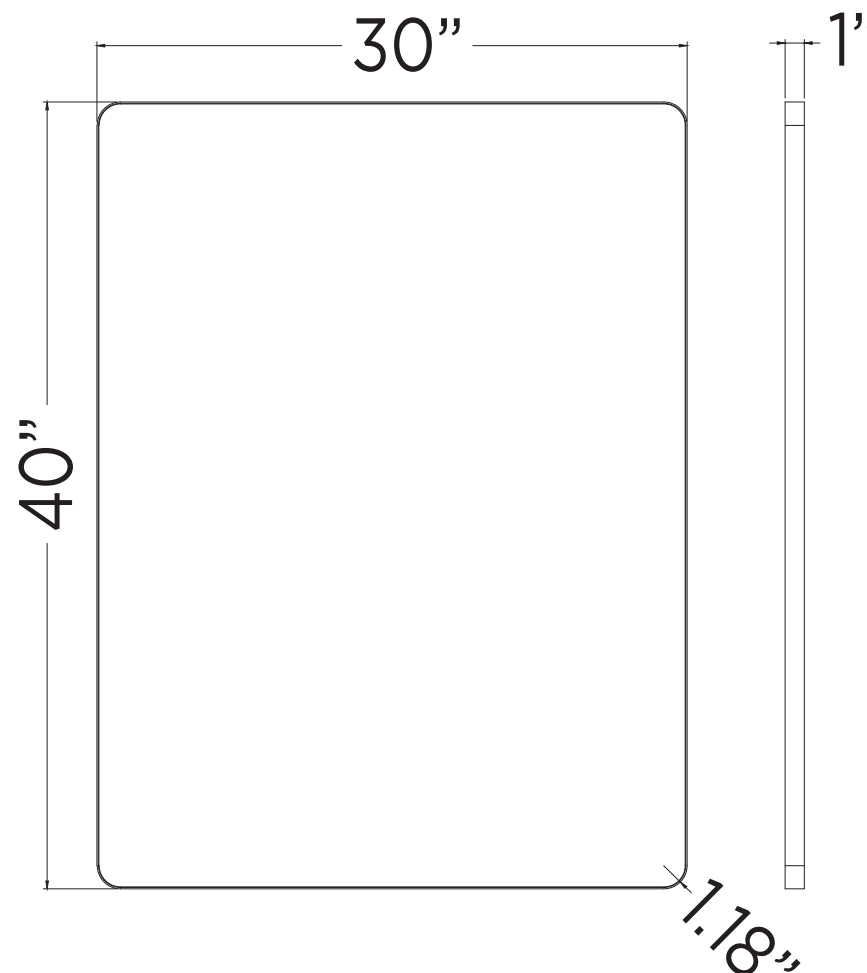

SPECIFICATIONS / TECHNICAL DATA

**MIRROR
RECTANGULAR
ROUND CORNERS**

30" x 40"

ATTENTION! Dimensions may vary by up to 3/8". It is highly recommended to pull all dimensions of actual model for installation and measuring purposes.